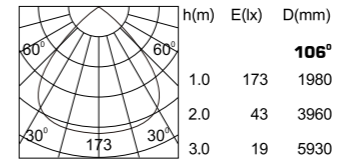

Wood White Black

ORDERING CODE	Power (W)	Beam Angle (°)	CCT (K)	Hot Lumen (Lm)	LOR (%)	UGR	On/Off	DRIVER 1-10V	DALI	Triac
SLAS1400-W/B/S-830	8	106	3000	428	78%	<19	✓	✓	✓	✓
SLAS1400-W/B/S-840			4000	465						
SLAS1400-W/B/S-850			5000	526						

140X90

390X35

IP20 | CE | CB | | |

Body: Die-cast aluminium
Housing: Alloy
Optic: High efficiency Lens
Weight: 0.60kg
CTN: 12PCS

Wood White Black

ORDERING CODE	Power (W)	Beam Angle (°)	CCT (K)	Hot Lumen (Lm)	LOR (%)	UGR	On/Off	DRIVER 1-10V	DALI	Triac
SLAS4000-W/B/S-830	8	108	3000	428	78%	<19	✓	✓	✓	✓
SLAS4000-W/B/S-840			4000	465						
SLAS4000-W/B/S-850			5000	526						