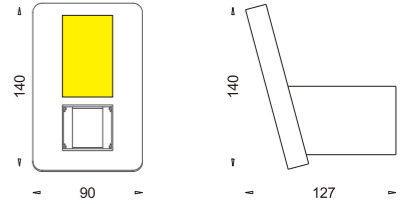

SLAB SERIES SMALL PROJECTOR
LED WALL LIGHTS

SLAB SERIES MEDIUM PROJECTOR
LED WALL LIGHTS

IP20 | CE | CB | | |

Body: Die-cast aluminium
Housing: Alloy
Optic: High efficiency Lens
Weight: 0.60kg
CTN: 12PCS

Wood White Black

ORDERING CODE	Power (W)	Beam Angle (°)	CCT (K)	Hot Lumen (Lm)	LOR (%)	UGR	On/Off	DRIVER 1-10V	DALI	Triac
SLAS1400-W/B/S-830	8	106	3000	428	78%	<19	✓	✓	✓	✓
SLAS1400-W/B/S-840			4000	465						
SLAS1400-W/B/S-850			5000	526						

140X90

390X35

IP20 | CE | CB | | |

Body: Die-cast aluminium
Housing: Alloy
Optic: High efficiency Lens
Weight: 0.60kg
CTN: 12PCS

Wood White Black

ORDERING CODE	Power (W)	Beam Angle (°)	CCT (K)	Hot Lumen (Lm)	LOR (%)	UGR	On/Off	DRIVER 1-10V	DALI	Triac
SLAS4000-W/B/S-830	8	108	3000	428	78%	<19	✓	✓	✓	✓
SLAS4000-W/B/S-840			4000	465						
SLAS4000-W/B/S-850			5000	526						