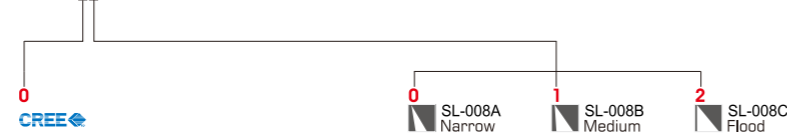

White Black Silver

ORDERING CODE	Power (W)	Beam Angle (°)	CCT (K)	Hot Lumen (Lm)	LOR (%)	UGR	On/Off	DRIVER 1-10V	DALI	Triac
3EW4000-W/B/S-830	3x9	15	3000	3x579	86%	<19	✓	✓	✓	✓
3EW4000-W/B/S-840			4000	3x595						
3EW4000-W/B/S-850			5000	3x625						
3EW4001-W/B/S-830	3x9	20	3000	3x562	85%	<19	✓	✓	✓	✓
3EW4001-W/B/S-840			4000	3x588						
3EW4001-W/B/S-850			5000	3x616						
3EW4002-W/B/S-830	3x9	30	3000	3x542	82%	<19	✓	✓	✓	✓
3EW4002-W/B/S-840			4000	3x581						
3EW4002-W/B/S-850			5000	3x609						