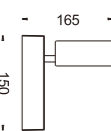

EYE WALL MOUNTED SERIES ADJUSTABLE PROJECTOR
LED WALL LIGHT

225X105

IP20 | CE | CB |

Body: Die-cast aluminium
Housing: 1.2mm Steel-matt black paint
Optic: High efficiency Reflector
Weight: 1.33kg
CTN: 12PCS

White Black Silver

ORDERING CODE	Power (W)	Beam Angle (°)	CCT (K)	Hot Lumen (Lm)	LOR (%)	UGR	On/Off	DRIVER 1-10V	DALI	Triac
3EW4000-W/B/S-830	3x9	15	3000	3x579	86%	<19	✓	✓	✓	✓
3EW4000-W/B/S-840			4000	3x595						
3EW4000-W/B/S-850			5000	3x625						
3EW4001-W/B/S-830	3x9	20	3000	3x562	85%	<19	✓	✓	✓	✓
3EW4001-W/B/S-840			4000	3x588						
3EW4001-W/B/S-850			5000	3x616						
3EW4002-W/B/S-830	3x9	30	3000	3x542	82%	<19	✓	✓	✓	✓
3EW4002-W/B/S-840			4000	3x581						
3EW4002-W/B/S-850			5000	3x609						

CREE CXA1304

3000K

h(m)	E(lx)	D(mm)	h(m)	E(lx)	D(mm)	h(m)	E(lx)	D(mm)
15°			20°			30°		
1.0	4030	290	1.0	2737	370	1.0	1551	570
2.0	1007	570	2.0	684	740	2.0	387	1140
3.0	447	860	3.0	304	1110	3.0	172	1710

EYE SERIES BED READING PROJECTOR
LED WALL LIGHT

150X40

150X30

IP20 | CE | CB |

Body: Die-cast aluminium
Housing: 1.2mm Steel-matt black paint
Optic: High efficiency Reflector
Weight: 0.30kg
CTN: 45PCS

White Black Silver

ORDERING CODE	Power (W)	Beam Angle (°)	CCT (K)	Hot Lumen (Lm)	LOR (%)	UGR	On/Off	DRIVER 1-10V	DALI	Triac
EB4000-W/B/S-830	6	16	3000	461	86%	<19	✓	✓	✓	✓
EB4000-W/B/S-840			4000	482						
EB4000-W/B/S-850			5000	497						
EB4001-W/B/S-830	6	21	3000	442	83%	<19	✓	✓	✓	✓
EB4001-W/B/S-840			4000	463						
EB4001-W/B/S-850			5000	488						
EB4002-W/B/S-830	6	30	3000	453	85%	<19	✓	✓	✓	✓
EB4002-W/B/S-840			4000	477						
EB4002-W/B/S-850			5000	495						

IP20 | CE | CB |

Body: Die-cast aluminium
Housing: 1.2mm Steel-matt black paint
Optic: High efficiency Reflector
Weight: 0.30kg
CTN: 45PCS

White Black Silver