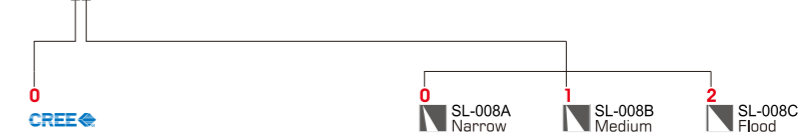

ORDERING CODE	Power (W)	Beam Angle (°)	CCT (K)	Hot Lumen (Lm)	LOR (%)	UGR	On/Off	DRIVER 1-10V	DALI	Triac
EB4000-W/B/S-830	6	16	3000	461	86%	<19	✓	✓	✓	✓
EB4000-W/B/S-840			4000	482						
EB4000-W/B/S-850			5000	497						
EB4001-W/B/S-830	6	21	3000	442	83%	<19	✓	✓	✓	✓
EB4001-W/B/S-840			4000	463						
EB4001-W/B/S-850			5000	488						
EB4002-W/B/S-830	6	30	3000	453	85%	<19	✓	✓	✓	✓
EB4002-W/B/S-840			4000	477						
EB4002-W/B/S-850			5000	495						