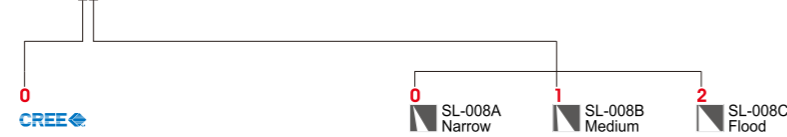

White Black Silver

ORDERING CODE	Power (W)	Beam Angle (°)	CCT (K)	Hot Lumen (Lm)	LOR (%)	UGR	On/Off	DRIVER 1-10V	DALI	Triac
1EW4000-W/B/S-830	9	15	3000	579	86%	<19	✓	✓	✓	✓
1EW4000-W/B/S-840			4000	595						
1EW4000-W/B/S-850			5000	625						
1EW4001-W/B/S-830	9	20	3000	562	85%	<19	✓	✓	✓	✓
1EW4001-W/B/S-840			4000	588						
1EW4001-W/B/S-850			5000	616						
1EW4002-W/B/S-830	9	30	3000	542	82%	<19	✓	✓	✓	✓
1EW4002-W/B/S-840			4000	581						
1EW4002-W/B/S-850			5000	609						