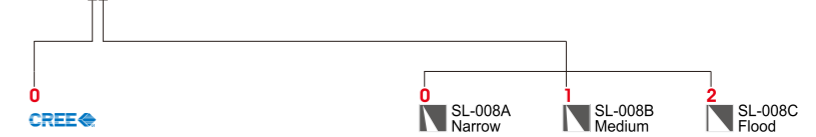

White Black Silver

ORDERING CODE	Power (W)	Beam Angle (°)	CCT (K)	Hot Lumen (Lm)	LOR (%)	UGR	On/Off	DRIVER 1-10V	DALI	Triac
2EW4000-W/B/S-830	2x9	15	3000	2x579	86%	<19	✓	✓	✓	✓
2EW4000-W/B/S-840			4000	2x595						
2EW4000-W/B/S-850			5000	2x625						
2EW4001-W/B/S-830	2x9	20	3000	2x562	85%	<19	✓	✓	✓	✓
2EW4001-W/B/S-840			4000	2x588						
2EW4001-W/B/S-850			5000	2x616						
2EW4002-W/B/S-830	2x9	30	3000	2x542	82%	<19	✓	✓	✓	✓
2EW4002-W/B/S-840			4000	2x581						
2EW4002-W/B/S-850			5000	2x609						