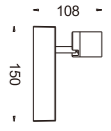

CREE CXA1304

3000K

h(m)	E(lx)	D(mm)	h(m)	E(lx)	D(mm)	h(m)	E(lx)	D(mm)
15°			20°			30°		
1.0	4030	290	1.0	2737	370	1.0	1551	570
2.0	1007	570	2.0	684	740	2.0	387	1140
3.0	447	860	3.0	304	1110	3.0	172	1710

EYE SERIES BED READING PROJECTOR
LED WALL LIGHT

150X40

150X30

IP20 | CE | CB |

Body: Die-cast aluminium
Housing: 1.2mm Steel-matt black paint
Optic: High efficiency Reflector
Weight: 0.30kg
CTN: 45PCS

White Black Silver

ORDERING CODE	Power (W)	Beam Angle (°)	CCT (K)	Hot Lumen (Lm)	LOR (%)	UGR	On/Off	DRIVER 1-10V	DALI	Triac
EB4000-W/B/S-830	6	16	3000	461	86%	<19	✓	✓	✓	✓
EB4000-W/B/S-840			4000	482						
EB4000-W/B/S-850			5000	497						
EB4001-W/B/S-830	6	21	3000	442	83%	<19	✓	✓	✓	✓
EB4001-W/B/S-840			4000	463						
EB4001-W/B/S-850			5000	488						
EB4002-W/B/S-830	6	30	3000	453	85%	<19	✓	✓	✓	✓
EB4002-W/B/S-840			4000	477						
EB4002-W/B/S-850			5000	495						

IP20 | CE | CB |

Body: Die-cast aluminium
Housing: 1.2mm Steel-matt black paint
Optic: High efficiency Reflector
Weight: 0.30kg
CTN: 45PCS

White Black Silver

ORDERING CODE	Power (W)	Beam Angle (°)	CCT (K)	Hot Lumen (Lm)	LOR (%)	UGR	On/Off	DRIVER 1-10V	DALI	Triac
ELB2400-W/B/S-830	6	25	3000	320	70%	<19	✓	✓	✓	✓
ELB2400-W/B/S-840			4000	332						
ELB2400-W/B/S-850			5000	346						
ELB2401-W/B/S-830	6	40	3000	350	73%	<19	✓	✓	✓	✓
ELB2401-W/B/S-840			4000	362						
ELB2401-W/B/S-850			5000	376						