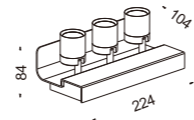

EYE WALL MOUNTED SERIES ADJUSTABLE PROJECTOR
LED WALL LIGHT

225X105

IP20 | CE | CB |

Body: Die-cast aluminium
Housing: 1.2mm Steel-matt black paint
Optic: High efficiency Reflector
Weight: 1.33kg
CTN: 12PCS

White Black Silver

ORDERING CODE	Power (W)	Beam Angle (°)	CCT (K)	Hot Lumen (Lm)	LOR (%)	UGR	On/Off	DRIVER 1-10V	DALI	Triac
3EW4000-W/B/S-830	3x9	15	3000	3x579	86%	<19	✓	✓	✓	✓
3EW4000-W/B/S-840			4000	3x595						
3EW4000-W/B/S-850			5000	3x625						
3EW4001-W/B/S-830	3x9	20	3000	3x562	85%	<19	✓	✓	✓	✓
3EW4001-W/B/S-840			4000	3x588						
3EW4001-W/B/S-850			5000	3x616						
3EW4002-W/B/S-830	3x9	30	3000	3x542	82%	<19	✓	✓	✓	✓
3EW4002-W/B/S-840			4000	3x581						
3EW4002-W/B/S-850			5000	3x609						

CREE CXA1304

3000K

h(m)	E(lx)	D(mm)	h(m)	E(lx)	D(mm)	h(m)	E(lx)	D(mm)
15°			20°			30°		
1.0	4030	290	1.0	2737	370	1.0	1551	570
2.0	1007	570	2.0	684	740	2.0	387	1140
3.0	447	860	3.0	304	1110	3.0	172	1710

EYE SERIES BED READING PROJECTOR
LED WALL LIGHT

150X40

150X30

IP20 | CE | CB |

Body: Die-cast aluminium
Housing: 1.2mm Steel-matt black paint
Optic: High efficiency Reflector
Weight: 0.30kg
CTN: 45PCS

White Black Silver

ORDERING CODE	Power (W)	Beam Angle (°)	CCT (K)	Hot Lumen (Lm)	LOR (%)	UGR	On/Off	DRIVER 1-10V	DALI	Triac
EB4000-W/B/S-830	6	16	3000	461	86%	<19	✓	✓	✓	✓
EB4000-W/B/S-840			4000	482						
EB4000-W/B/S-850			5000	497						
EB4001-W/B/S-830	6	21	3000	442	83%	<19	✓	✓	✓	✓
EB4001-W/B/S-840			4000	463						
EB4001-W/B/S-850			5000	488						
EB4002-W/B/S-830	6	30	3000	453	85%	<19	✓	✓	✓	✓
EB4002-W/B/S-840			4000	477						
EB4002-W/B/S-850			5000	495						

IP20 | CE | CB |

Body: Die-cast aluminium
Housing: 1.2mm Steel-matt black paint
Optic: High efficiency Reflector
Weight: 0.30kg
CTN: 45PCS

White Black Silver