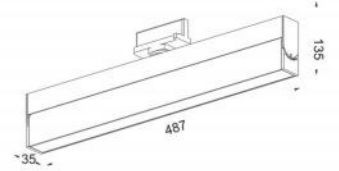

LINEAR ADJUSTABLE SERIES  
LED TRACK SPOT LIGHT

IP20 | CE | CB | | |

Body: Die-cast aluminium  
Housing: Die-cast aluminium  
Optic: PC Diffuser  
Weight: 0.84kg  
CTN: 18PCS

White  
 Black  
 Silver

ORDERING CODE	Power (W)	Beam Angle (°)	CCT (K)	Hot Lumen (Lm)	LOR (%)	UGR	On/Off	DRIVER 1-10V	DALI	Triac
<b>HLA1200-W/B/S-830</b>			3000	1560						
<b>HLA1200-W/B/S-840</b>	30	110	4000	1623	40%	<19	✓	✓	✓	✓
<b>HLA1200-W/B/S-850</b>			5000	1686						

2835 3000K

LINEAR ADJUSTABLE SERIES  
LED TRACK SPOT LIGHT

IP20 | CE | CB | | |

Body: Die-cast aluminium  
Housing: Die-cast aluminium  
Optic: PC Diffuser  
Weight: 0.84kg  
CTN: 12PCS

White  
 Black  
 Silver