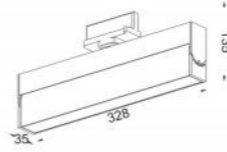

LINEAR ADJUSTABLE SERIES  
LED TRACK SPOT LIGHT

IP20 | CE | CB | | |

Body: Die-cast aluminium  
Housing: Die-cast aluminium  
Optic: PC Diffuser  
Weight: 0.84kg  
CTN: 18PCS

White  
 Black  
 Silver

ORDERING CODE	Power (W)	Beam Angle (°)	CCT (K)	Hot Lumen (Lm)	LOR (%)	UGR	On/Off	DRIVER 1-10V	DALI	Triac
<b>HLA1200-W/B/S-830</b>			3000	1560						
<b>HLA1200-W/B/S-840</b>	30	110	4000	1623	40%	<19	✓	✓	✓	✓
<b>HLA1200-W/B/S-850</b>			5000	1686						

2835 3000K

LINEAR ADJUSTABLE SERIES  
LED TRACK SPOT LIGHT

IP20 | CE | CB | | |

Body: Die-cast aluminium  
Housing: Die-cast aluminium  
Optic: PC Diffuser  
Weight: 0.84kg  
CTN: 12PCS

White  
 Black  
 Silver