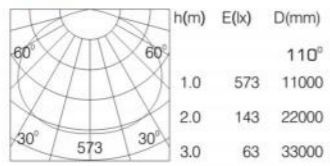

LINEAR ADJUSTABLE SERIES  
LED TRACK SPOT LIGHT

IP20 | CE | CB | | |

Body: Die-cast aluminium  
Housing: Die-cast aluminium  
Optic: PC Diffuser  
Weight: 0.84kg  
CTN: 18PCS

White  
 Black  
 Silver

ORDERING CODE	Power (W)	Beam Angle (°)	CCT (K)	Hot Lumen (Lm)	LOR (%)	UGR	On/Off	DRIVER 1-10V	DALI	Triac
<b>HLA1200-W/B/S-830</b>			3000	1560						
<b>HLA1200-W/B/S-840</b>	30	110	4000	1623	40%	<19	✓	✓	✓	✓
<b>HLA1200-W/B/S-850</b>			5000	1686						

2835 3000K

LINEAR ADJUSTABLE SERIES  
LED TRACK SPOT LIGHT

IP20 | CE | CB | | |

Body: Die-cast aluminium  
Housing: Die-cast aluminium  
Optic: PC Diffuser  
Weight: 0.84kg  
CTN: 12PCS

White  
 Black  
 Silver