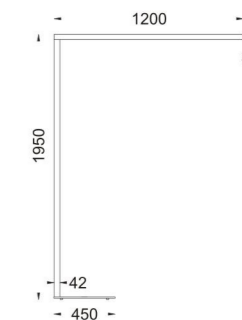

White Black

ORDERING CODE	Power (W)	CCT (K)	Hot Lumen (Lm)	LOR (%)	On/Off	DRIVER 1-10V	DALI	Triac
NFF1800-1-W/B-830	70	3000	DOWN1920+UP3295	62%	✓	✓	✓	✓
NFF1800-1-W/B-840		4000	DOWN1980+UP3320					

INFINITY SERIES PROJECTOR
LED FLOOR LAMP

INFINITY SERIES PROJECTOR
LED FLOOR LAMP

IP20 | CE | CB | | |

Body: aluminium
Housing: aluminium
Optic: PC Diffuser

White
 Black

ORDERING CODE	Power (W)	Beam Angle (°)	CCT (K)	Hot Lumen (Lm)	LOR (%)	On/Off	1-10V	DALI	Triac
NFF1850-W/B/S-830	70	110	3000	DOWN1750+UP3800	60%	✓	✓	✓	✓
NFF1850-W/B/S-840			4000	DOWN1780+UP3860					