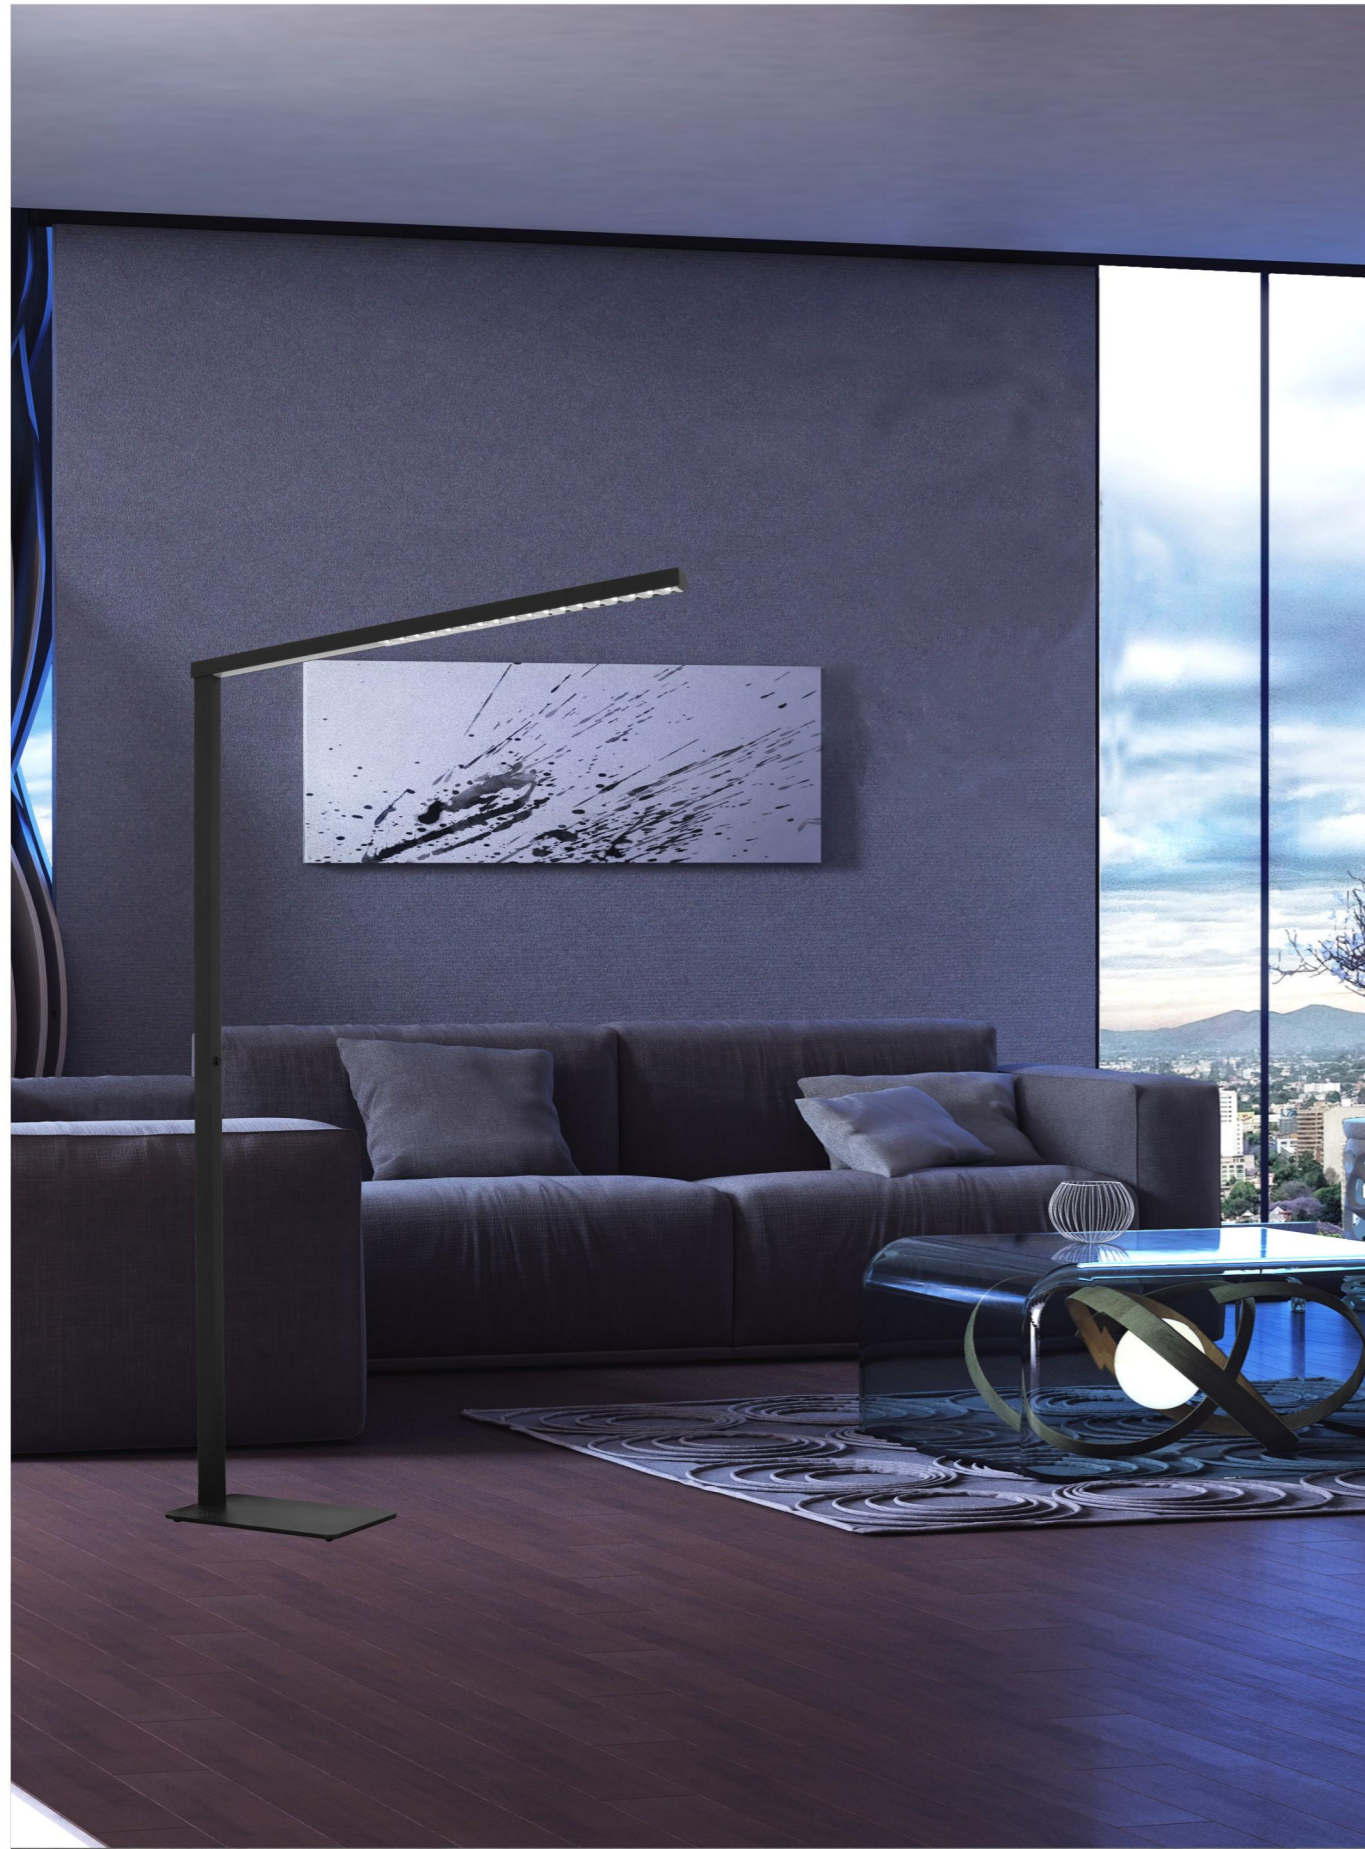

INFINITY SERIES PROJECTOR
LED FLOOR LAMP

INFINITY SERIES PROJECTOR
LED FLOOR LAMP

IP20 | CE | CB |

Body: aluminium
Housing: aluminium
Optic: High efficiency Reflector

107 INTERCHANGEABLE OPTICAL SYSTEM See P.41

INFINITY SERIES PROJECTOR
LED FLOOR LAMP

IP20 | CE | CB | | |

Body: aluminium
Housing: aluminium
Optic: PC Diffuser

White
 Black

ORDERING CODE	Power (W)	Beam Angle (°)	CCT (K)	Hot Lumen (Lm)	LOR (%)	On/Off	1-10V	DALI	Triac
NFF1850-W/B/S-830	70	110	3000	DOWN1750+UP3800	60%	✓	✓	✓	✓
NFF1850-W/B/S-840			4000	DOWN1780+UP3860					