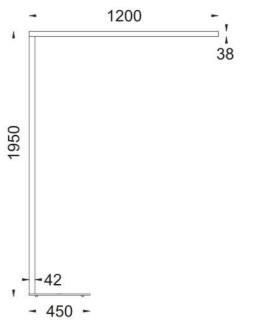

INFINITY SERIES PROJECTOR
LED FLOOR LAMP

INFINITY SERIES PROJECTOR
LED FLOOR LAMP

IP20 | CE | CB |

Body: aluminium
Housing: aluminium
Optic: High efficiency Reflector

107 INTERCHANGEABLE OPTICAL SYSTEM See P.41

White Black

ORDERING CODE	Power (W)	CCT (K)	Hot Lumen (Lm)	LOR (%)	On/Off	DRIVER 1-10V	DALI	Triac
NFF1800-1-W/B-830	70	3000	DOWN1920+UP3295	62%	✓	✓	✓	✓
NFF1800-1-W/B-840		4000	DOWN1980+UP3320					

INFINITY SERIES PROJECTOR
LED FLOOR LAMP

INFINITY SERIES PROJECTOR
LED FLOOR LAMP

IP20 | CE | CB | | |

Body: aluminium
Housing: aluminium
Optic: PC Diffuser

White
 Black

ORDERING CODE	Power (W)	Beam Angle (°)	CCT (K)	Hot Lumen (Lm)	LOR (%)	On/Off	1-10V	DALI	Triac
NFF1850-W/B/S-830	70	110	3000	DOWN1750+UP3800	60%	✓	✓	✓	✓
NFF1850-W/B/S-840			4000	DOWN1780+UP3860					