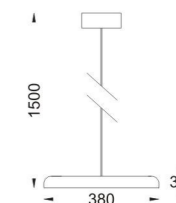

ORDERING CODE	Power (W)	CCT (K)	Hot Lumen (Lm)	LOR (%)	Size (MM)	DRIVER			
						On/Off	1-10V	DALI	Triac
UFOS380	28	3000	2900	70%	∅380	✓	✓	✓	✓
		4000	2950						
UFOS600	38	3000	4541	70%	∅600	✓	✓	✓	✓
		4000	4911						

White
 Black

ORDERING CODE	Power (W)	Beam Angle (°)	CCT (K)	Hot Lumen (Lm)	LOR (%)	UGR	On/Off	DRIVER 1-10V	DALI	Triac
UFOP380-W/B	28	85	3000	2900	72%	<19	✓	✓	✓	✓
			4000	2950						

CCT Switch: 3000K 4000K