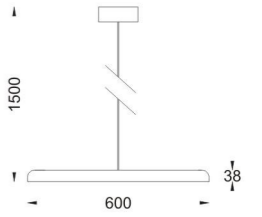

ORDERING CODE	Power (W)	Beam Angle (°)	CCT (K)	Hot Lumen (Lm)	LOR (%)	UGR	On/Off	DRIVER 1-10V	DALI	Triac
UFOP600-W/B	38	90	3000	4541	72%	<19	✓	✓	✓	✓
			4000	4911						

CCT Switch: 3000K ☐ 4000K