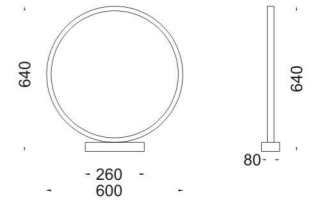

IP20 | CE | CB | | |

Gearbox: steel
Body: aluminium
Housing: aluminium
Optic: PC Diffuser

White
 Black

ORDERING CODE	Power (W)	Beam Angle (°)	CCT (K)	Hot Lumen (Lm)	LOR (%)	UGR	On/Off	DRIVER 1-10V	DALI	Triac
HAIT600-W/B	20	120	3000 4000	1000 1080	43%	<19	✓	✓	✓	✓