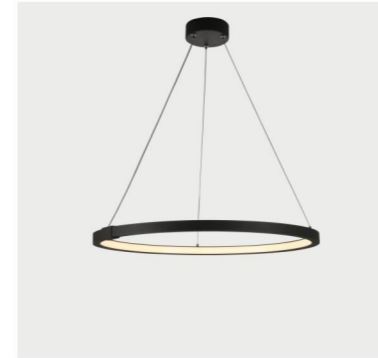

**HALO RING SERIES PROJECTOR
LED PENDANT LAMP**

**HALO RING SERIES PROJECTOR
LED PENDANT LAMP**

IP20 | CE | CB | | |

Ceiling canopy: steel
Body: aluminium
Housing: aluminium
Optic: PC Diffuser

White Black

ORDERING CODE	Power (W)	Beam Angle (°)	CCT (K)	Hot Lumen (Lm)	LOR (%)	Size (MM)	DRIVER			
							On/Off	1-10V	DALI	Triac
HAIP600-W/B	20	120	3000 4000	1000 1080	43%	600	✓	✓	✓	✓
HAIP900-W/B	35	120	3000 4000	2000 2160	43%	900	✓	✓	✓	✓
HAIP1200-W/B	48	120	3000 4000	2500 2700	43%	1200	✓	✓	✓	✓