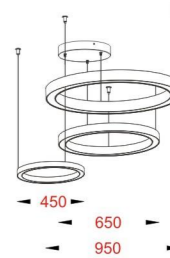

White Black

450/650/950

ORDERING CODE	Power (W)	CCT (K)	Hot Lumen (Lm)	LOR (%)	Size (MM)	DRIVER			
						On/Off	1-10V	DALI	Triac
<b>TULP450-W/B</b>	25	3000	1260	45%	□450	✓	✓	✓	✓
		4000	1287						
<b>TULP650-W/B</b>	35	3000	1800	45%	□650	✓	✓	✓	✓
		4000	1838						
<b>TULP950-W/B</b>	50	3000	2520	45%	□950	✓	✓	✓	✓
		4000	2574						

IP20 | CE | CB | | |

Gearbox: steel  
Body: aluminium  
Housing: aluminium  
Optic: PMMA

White Black

450/650  
650/950

ORDERING CODE	Power (W)	CCT (K)	Hot Lumen (Lm)	LOR (%)	Size (MM)	DRIVER			
						On/Off	1-10V	DALI	Triac
<b>TULP640-W/B</b>	50	3000	2200	45%	□450+□650	✓	✓	✓	✓
		4000	2230						
<b>TULP960-W/B</b>	70	3000	2520	45%	□650+□950	✓	✓	✓	✓
		4000	2574						

TRON SERIES PROJECTOR  
LED PENDANT LAMP

IP20 | CE | CB | | |

Gearbox: steel  
Body: aluminium  
Housing: aluminium  
Optic: PMMA

White Black

450  
650  
950

ORDERING CODE	Power (W)	CCT (K)	Hot Lumen (Lm)	LOR (%)	Size (MM)	DRIVER			
						On/Off	1-10V	DALI	Triac
<b>TULP964-W/B</b>	95	3000 4000	5040 5148	45%	□950+□650+□450	✓	✓	✓	✓